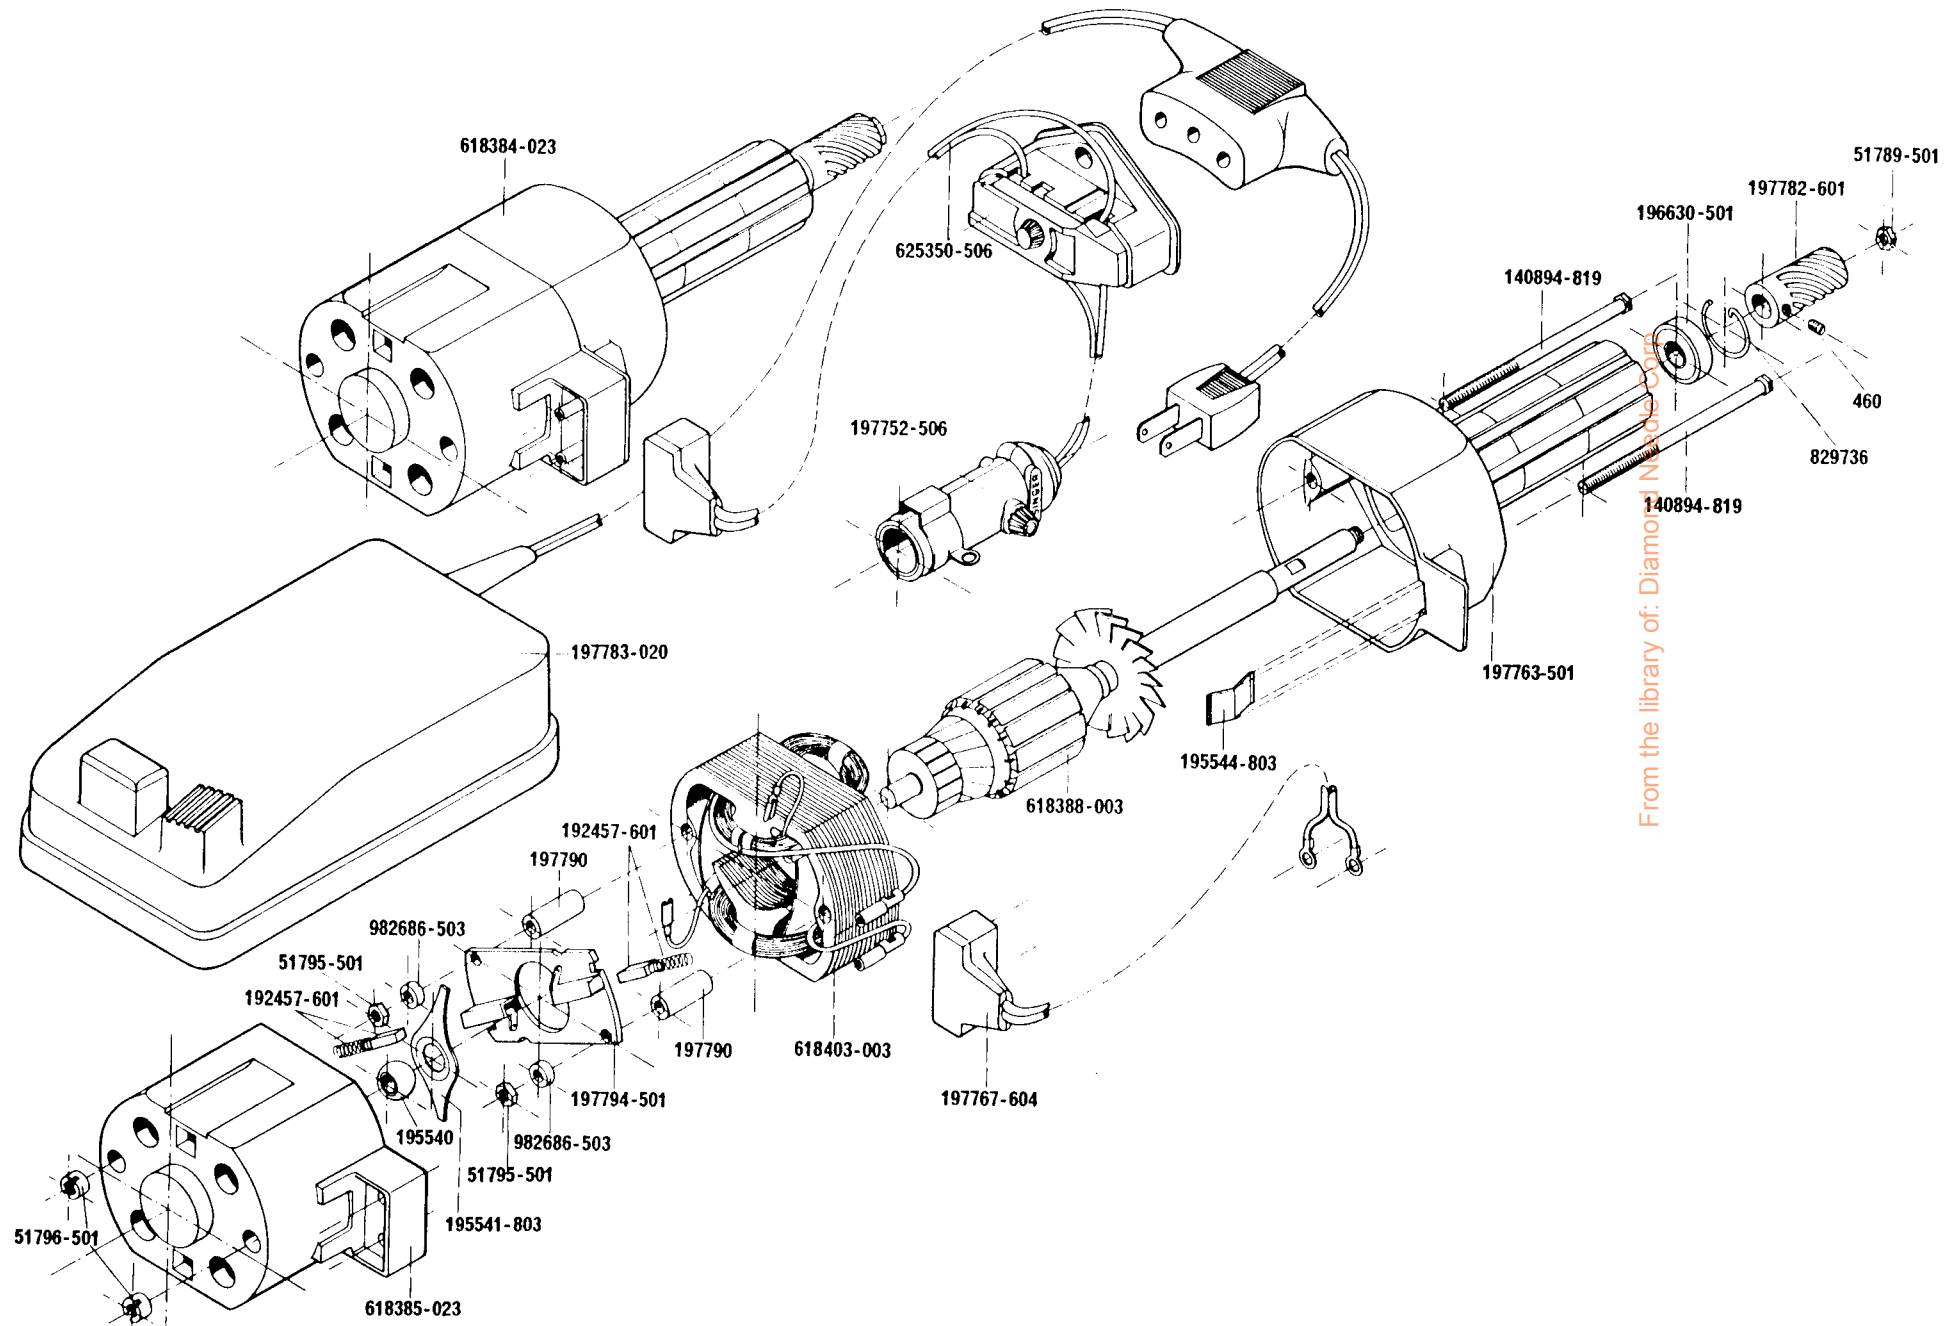

SINGER

404

List of Parts—Machine No. 404

ATTACHMENT SET 161277

8879	Felt Washer (3)
51361(813)	Bed Plate Screw
51621(813)	Bed Plate Nut
81200	Binder
161133	Tube of Oil
161166	Zipper Foot
161169	Gathering Foot
161172	Seam Guide
161195	Hemmer Foot
161275	Attachment Box
161276	Lint Brush
161294	Screwdriver (1G)
161295	Screwdriver (3M)
161561	Buffler
172007	Spool Pin (2)
172336	Bobbin (Plastic) (4)
2020(15x1)	Needles 11 (3) 14 (3)

List of Parts—Machine No. 404

NOTE: Set of Mated Gears or Individual Gears are not furnished. Supplied only when repairs are made at the factory.

NOTE: Due to accuracy required for gear alignment, Bed cannot be supplied separately and can only be sent as a unit, Arm and Bed assembled.

SINGER PAB 13-8 MOTOR (110-120 v) FOR 400 CLASS MACHINE

From the library of: Diamond Network