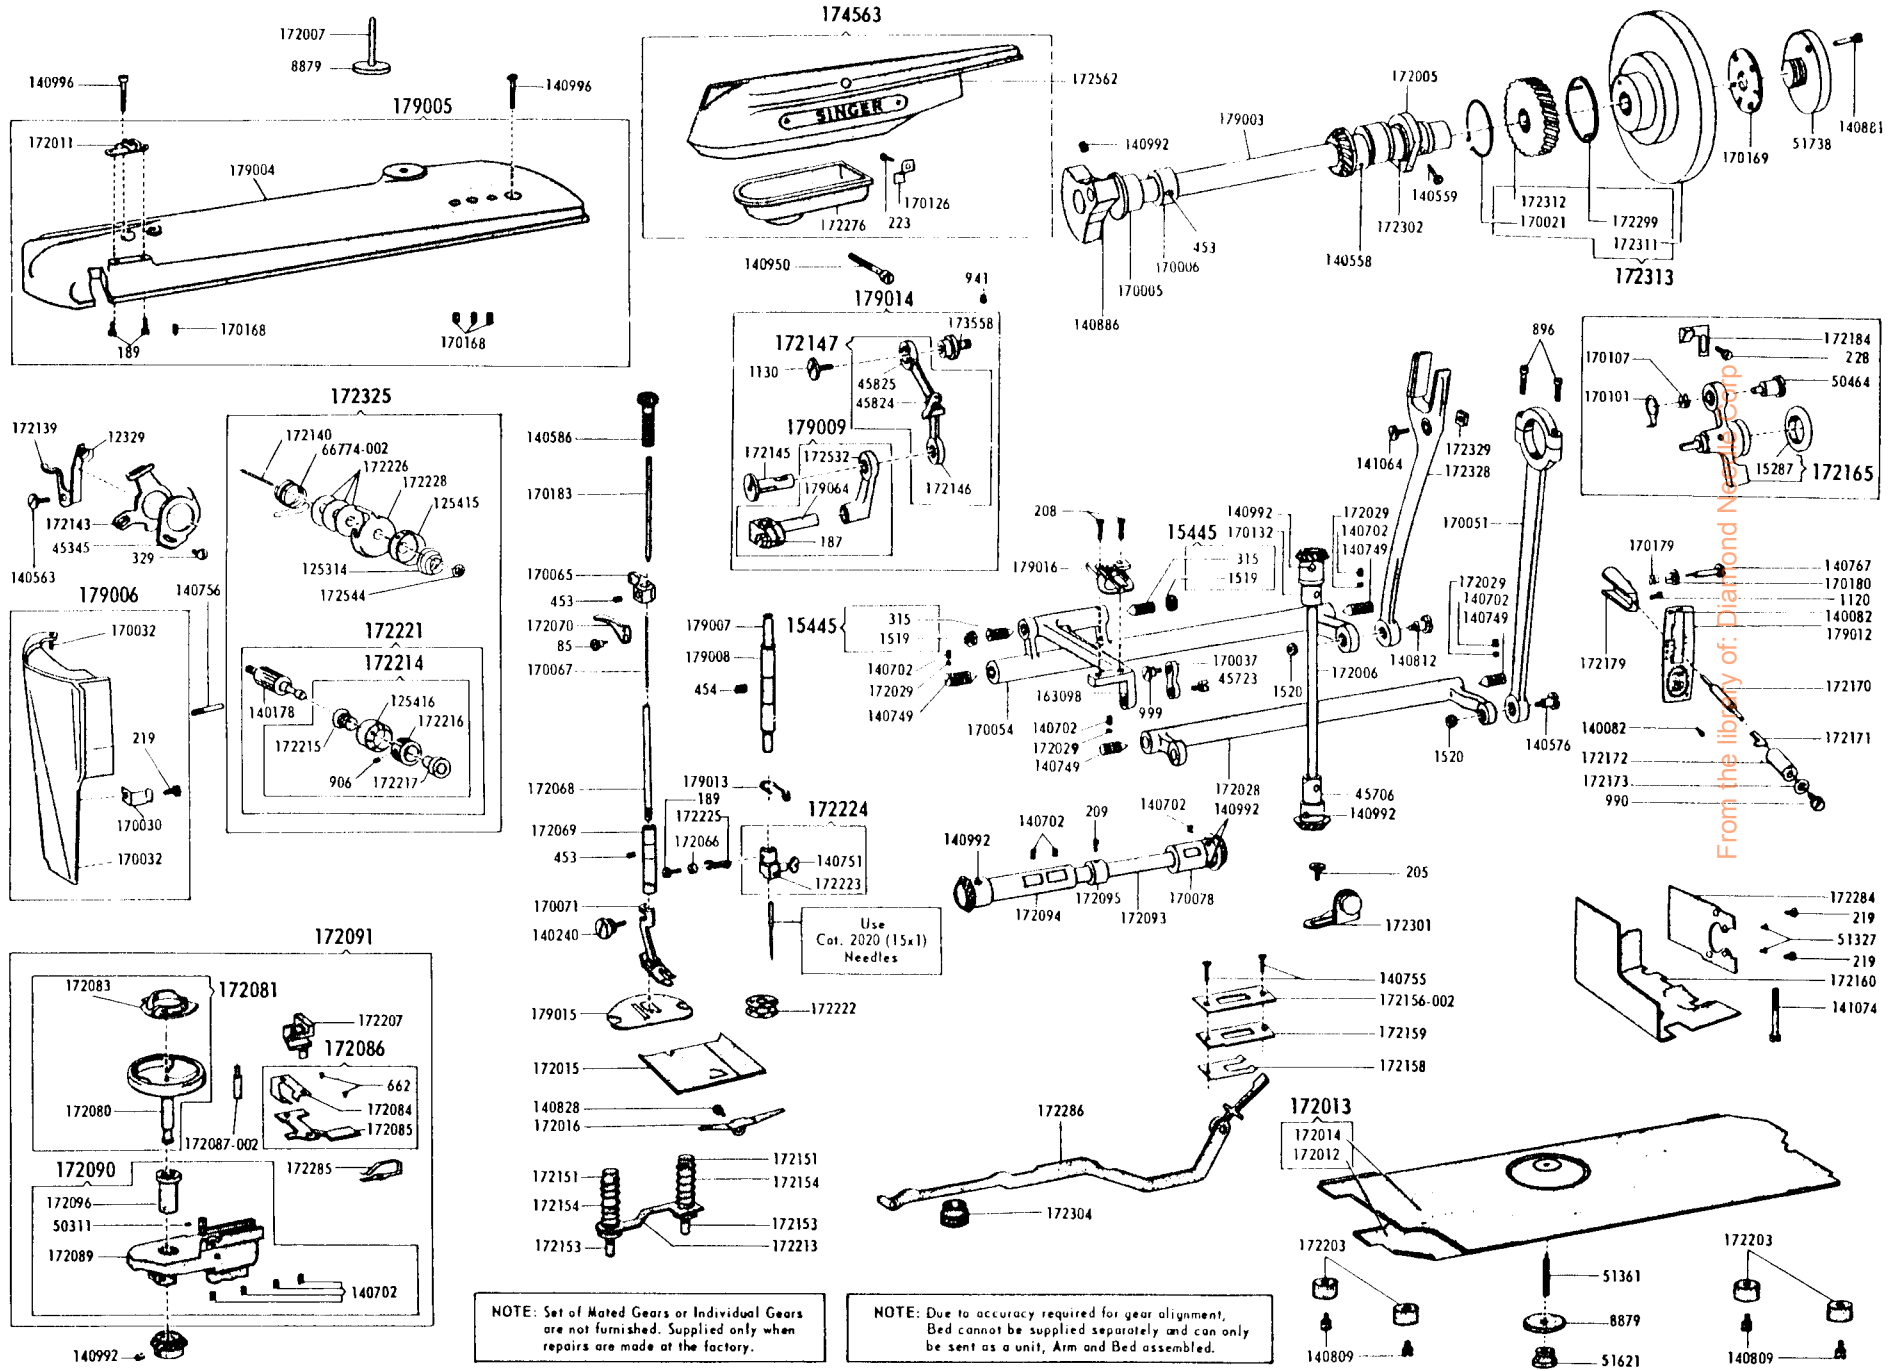

SINGER

404

List of Parts—Machine No. 404

ATTACHMENT SET 161277

8879	Felt Washer (3)
51361(813)	Bed Plate Screw
51621(813)	Bed Plate Nut
81200	Binder
161133	Tube of Oil
161166	Zipper Foot
161169	Gathering Foot
161172	Seam Guide
161195	Hemmer Foot
161275	Attachment Box
161276	Lint Brush
161294	Screwdriver (1G)
161295	Screwdriver (3M)
161561	Buffler
172007	Spool Pin (2)
172336	Bobbin (Plastic) (4)
2020(15x1)	Needles 11 (3) 14 (3)

List of Parts—Machine No. 404

NOTE: Set of Mated Gears or Individual Gears are not furnished. Supplied only when repairs are made at the factory.

NOTE: Due to accuracy required for gear alignment, Bed cannot be supplied separately and can only be sent as a unit, Arm and Bed assembled.

SINGER PAB 13-8 MOTOR (110-120 v) FOR 400 CLASS MACHINE

From the library of: Diamond Network