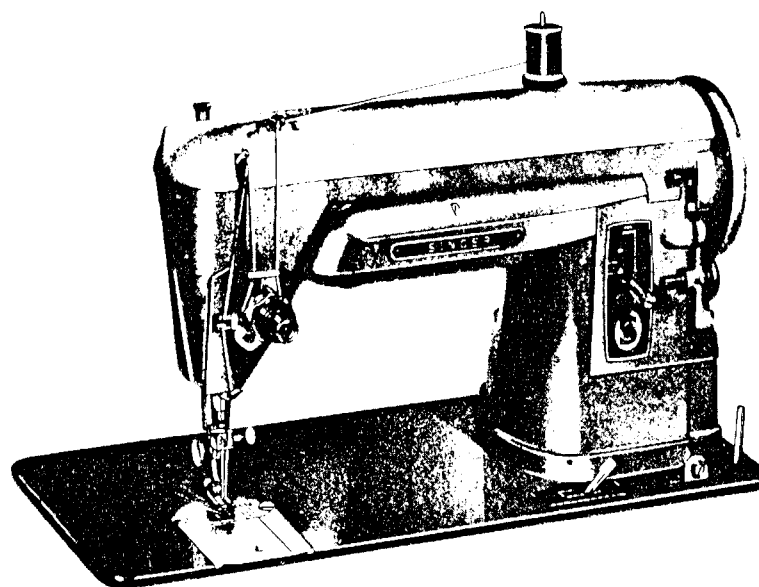

SINGER

404

List of Parts—Machine No. 404

ATTACHMENT SET 161277

8879	Felt Washer (3)
51361(813)	Bed Plate Screw
51621(813)	Bed Plate Nut
81200	Binder
161133	Tube of Oil
161166	Zipper Foot
161169	Gathering Foot
161172	Seam Guide
161195	Hemmer Foot
161275	Attachment Box
161276	Lint Brush
161294	Screwdriver (1G)
161295	Screwdriver (3M)
161561	Buffler
172007	Spool Pin (2)
172336	Bobbin (Plastic) (4)
2020(15x1)	Needles 11 (3) 14 (3)

SINGER PAB 13-8 MOTOR (110-120 v) FOR 400 CLASS MACHINE

From the library of: Diamond Network